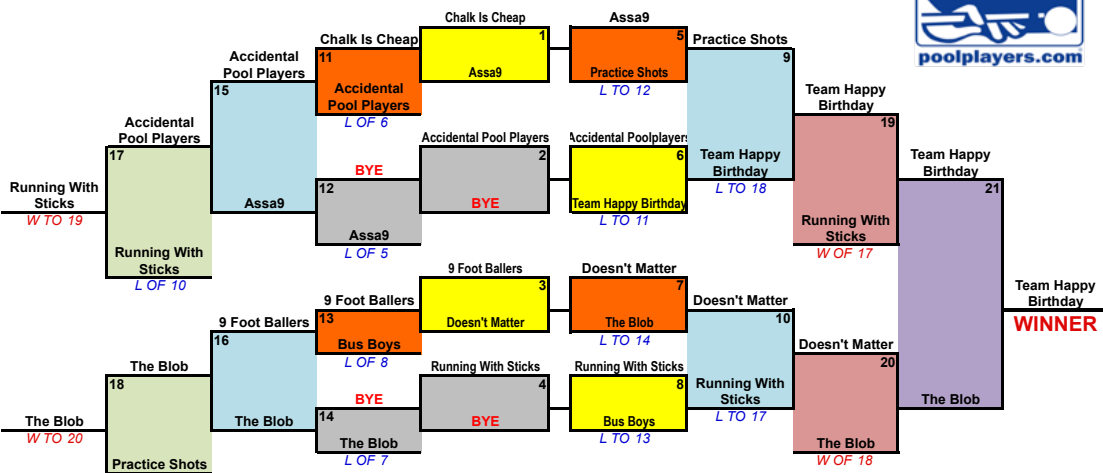

Greater Seattle 2018 9-Ball WPQ

Friday	R1	7:30pm
Saturday	R2	10am
Saturday	R3	2:30pm
Saturday	R4	7pm
Sunday	R5	10am
Sunday	R6	2:30pm
Sunday	R7	7pm

Greater Seattle 2018 9-Ball WPQ

Saturday	R1	Terry's	10am
Saturday	R2	Terry's	2:30pm
Saturday	R3	Terry's	7pm
Sunday	R4	GTE	10am
Sunday	R5	GTE	2:30pm
Sunday	R6	GTE	7pm